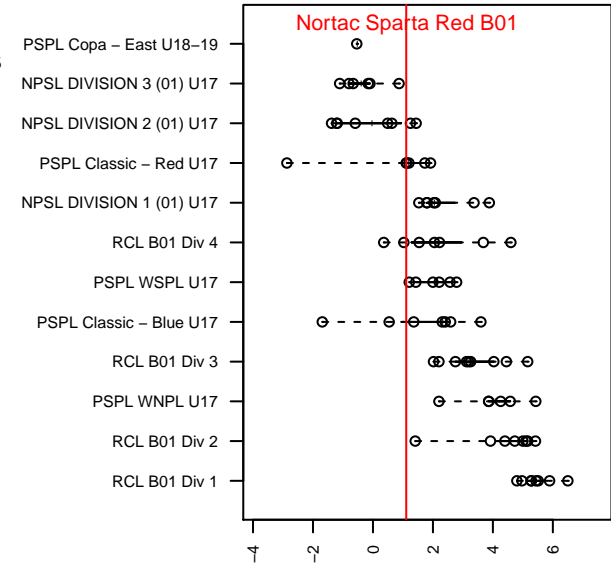

Nortac Sparta Red B01

FC Tacoma
 Tacoma, WA
 B01 total strength=1400
 attack=11.94 defense=5.37
 fall league = PSPL Classic – Red U17

alt names used:
 NORTAC SPARTA B01 Red
 NORTAC SPARTA BOYS 2001 RED (WA)

Venues played:
 2017 Crossfire Select U18 Gold
 2017 PSPL Classic – Red U17
 2017 WA Cup Bronze U17

Nortac Sparta Red B01
 Dots are actual minus expected GF (blue circles) and GA (red triangles).
 Blue line is smoothed change in attack strength. Red is smoothed change in defense strength.

**attack and defense variance (black dot)
relative to other teams
and top 10 in region**

**attack and defense rating
relative to others at age
and all opponents in last 13 months**

Performance relative to 13 month average